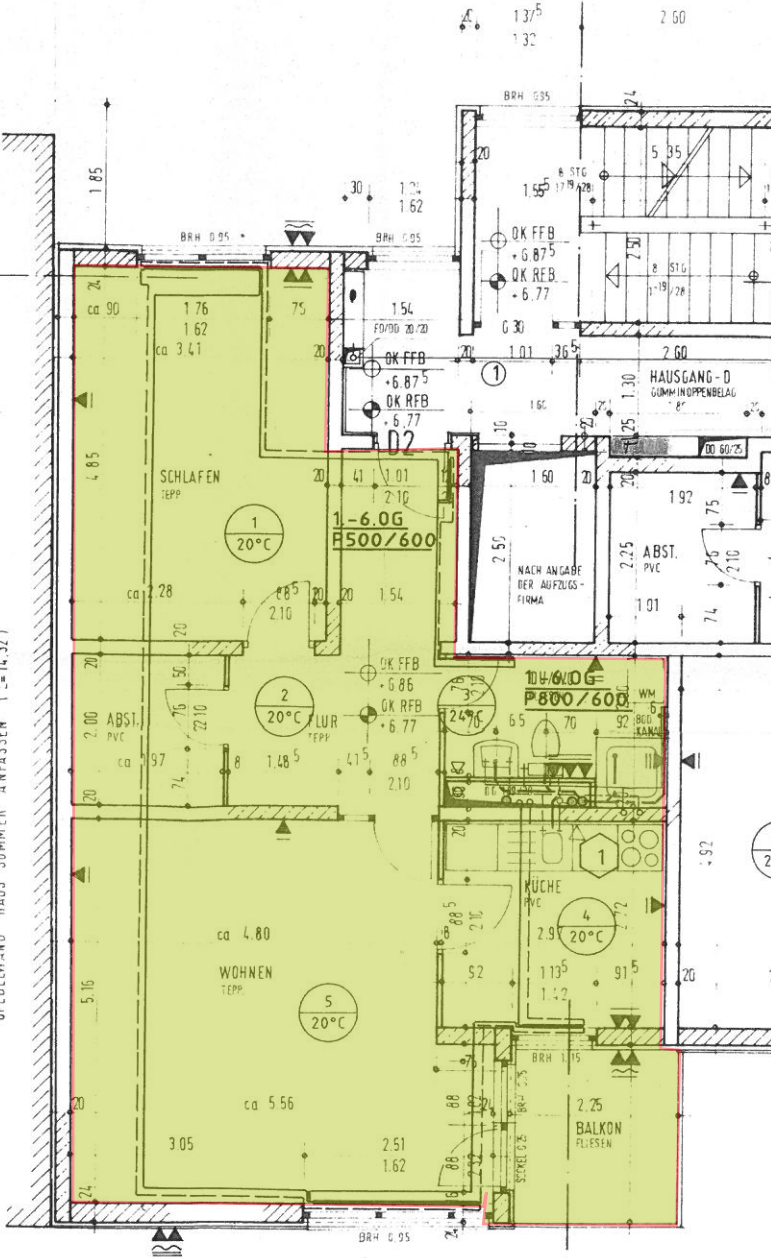

GIEBELWAND HAUS SOMMER ANPASSEN (L=14,32)

1-6.0G  
P2200/600

1-6.0G  
P800/600